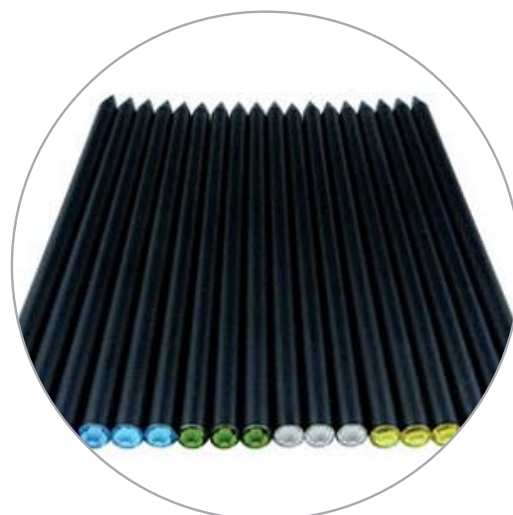

1000 units: 0,85 €/u.

n PRINTING PLATE SET-UP FEE

38,00 € by logo.

Ref. SW-3001

METAL BALL PEN WITH SWAROVSKI CRYSTAL

n DESCRIPTION

Metal Ball Pen with Swarovski Crystal.

n COLOURS/MODELS